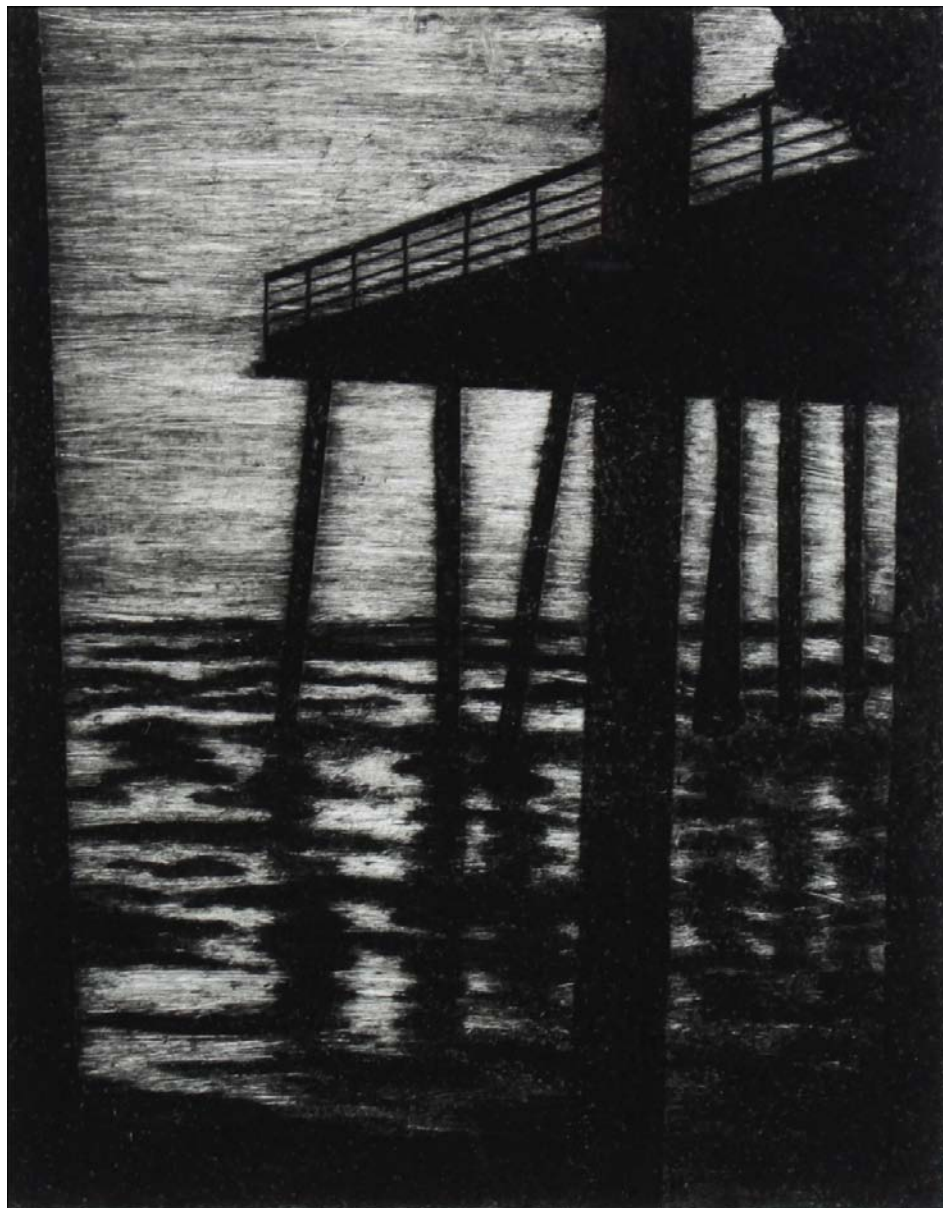

Anna T. Kelly

"Suburbia"  
oil on canvas  
8" x 10"

Jose DeJuan

"Multiple Reflections"  
black and white archival print  
16" x 20"

Stephen D. Elson

"Dawn at Pismo Pier 2"  
cardboard cut collagraph  
16" x 13"